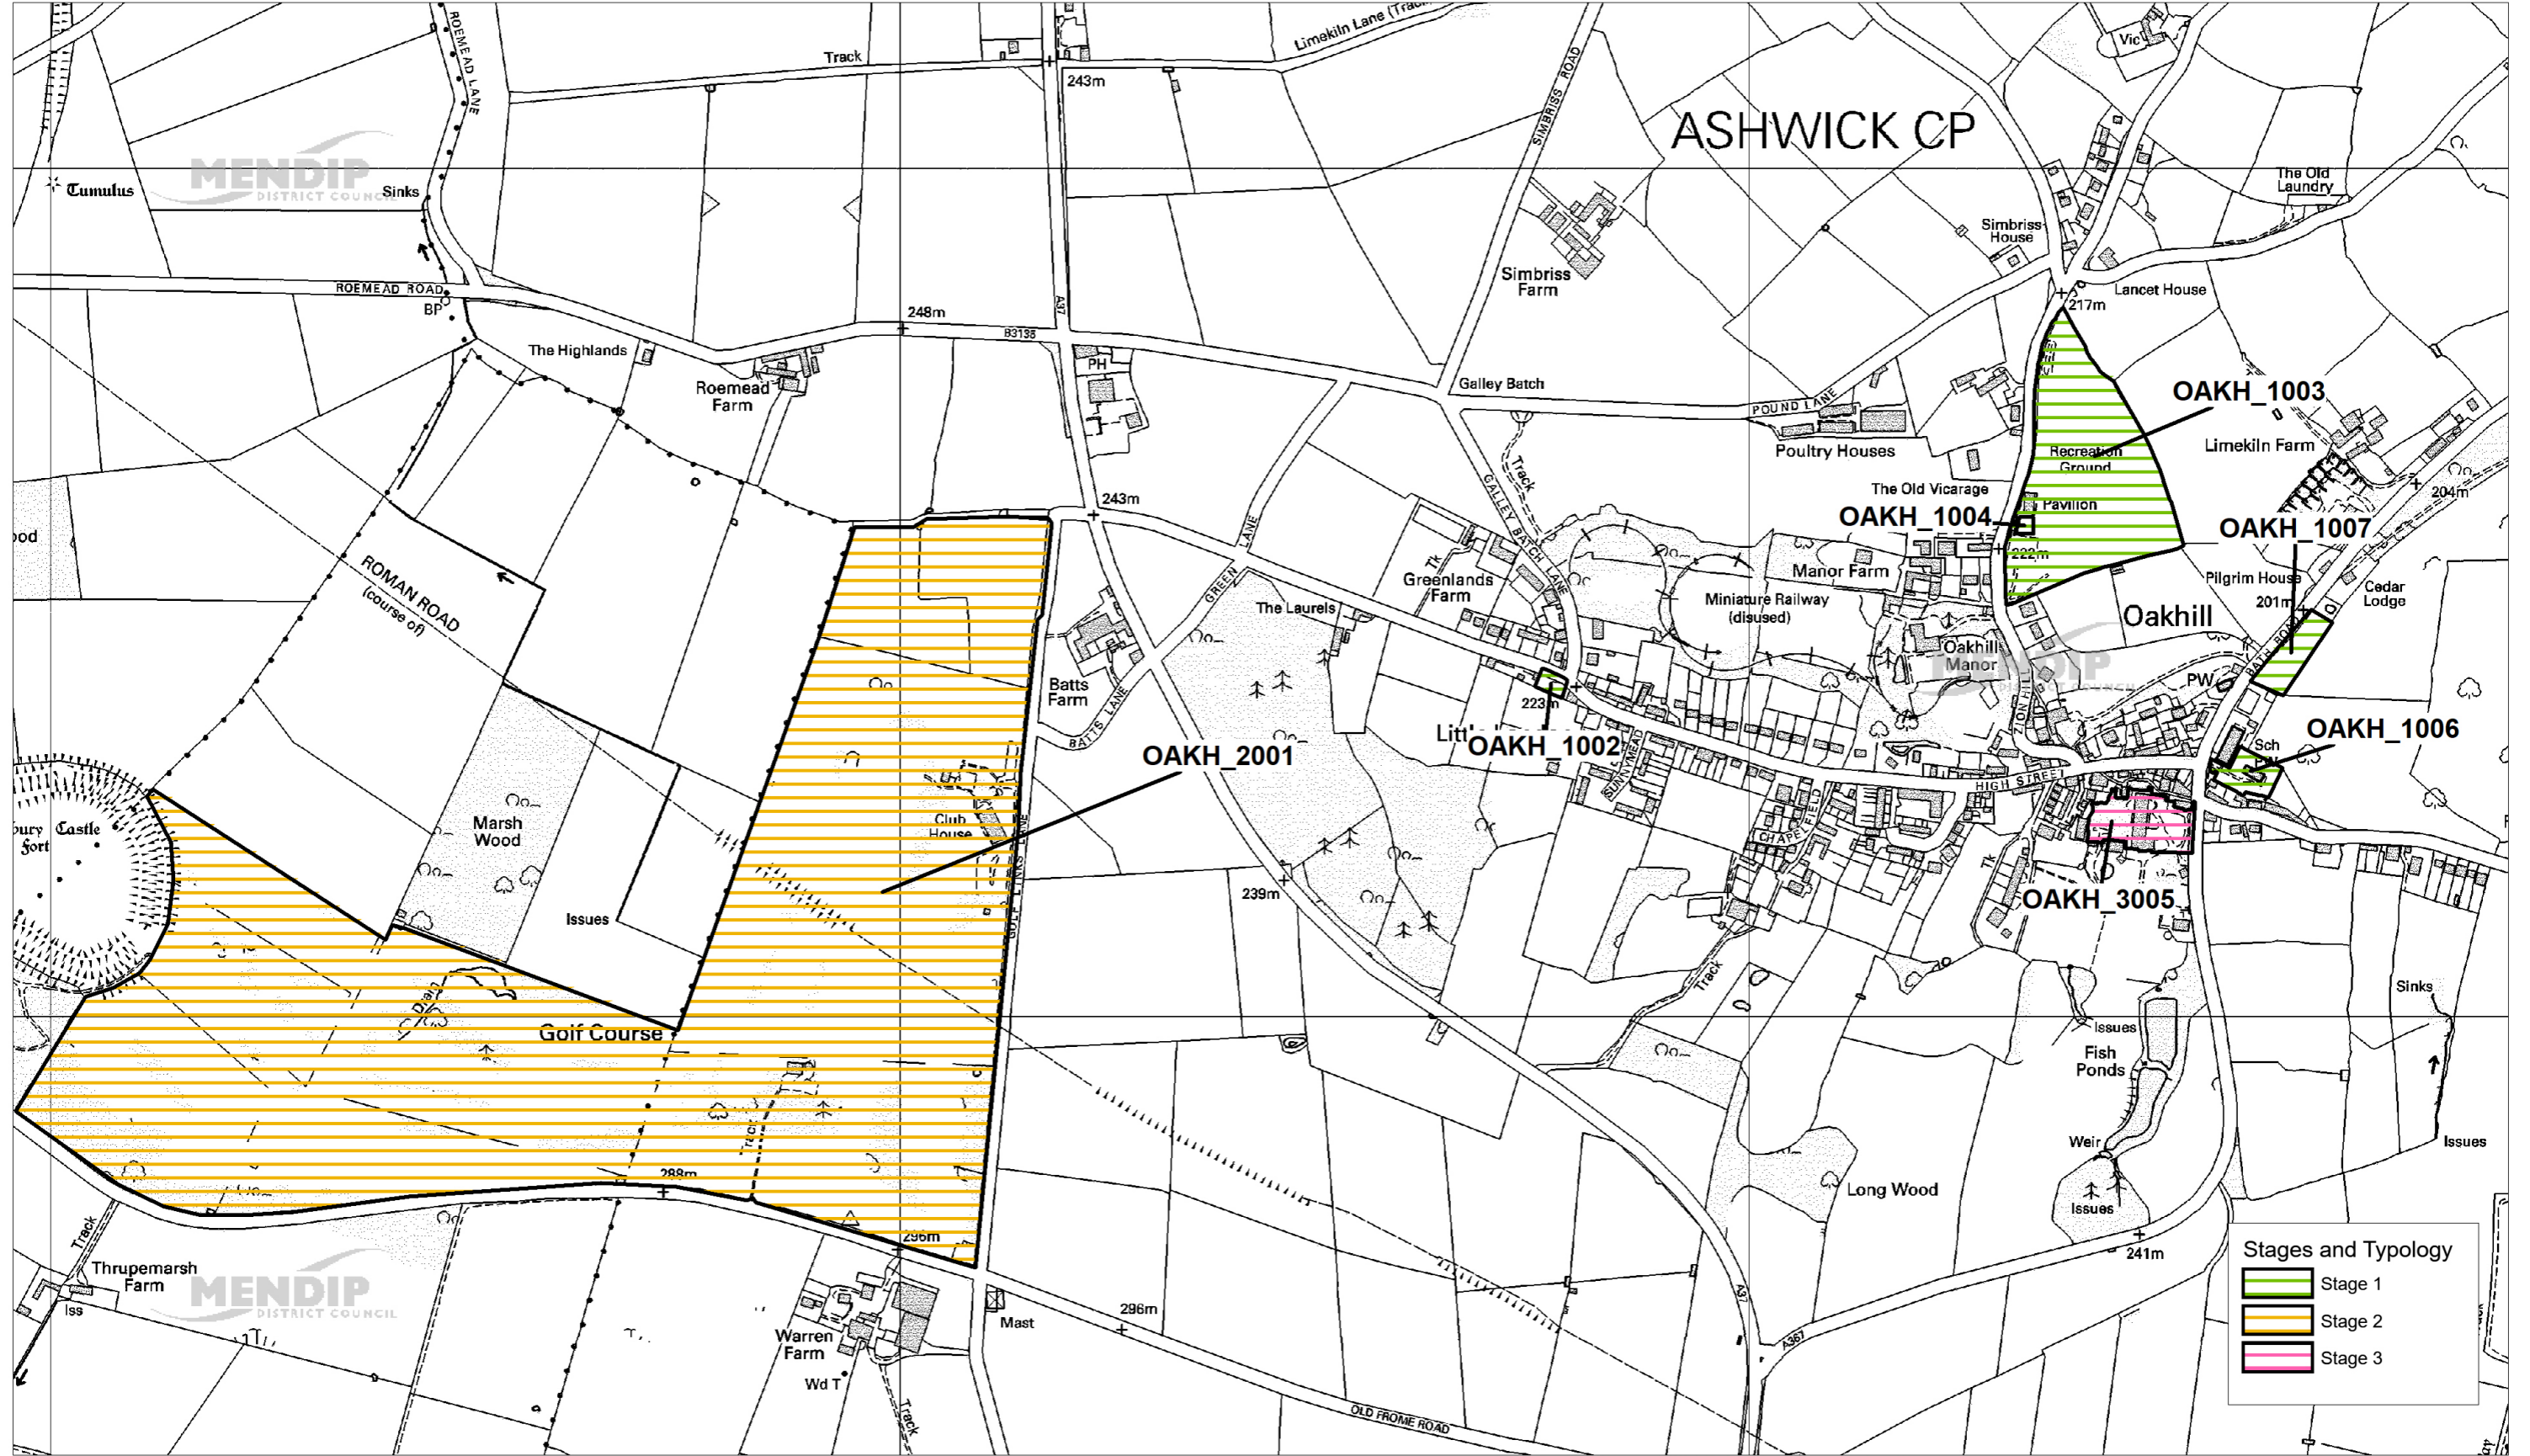

# Oakhill - Open Spaces Stages and Typologies

Scale 1:7500

Notes:

Compiled by on 20 September 2022

Cannards Grave Rd  
Shepton Mallet  
Somerset BA4 5BT  
Tel: 00300 303 8588  
Fax: 01749 344050

**Stages and Typology**

- Stage 1
- Stage 2
- Stage 3